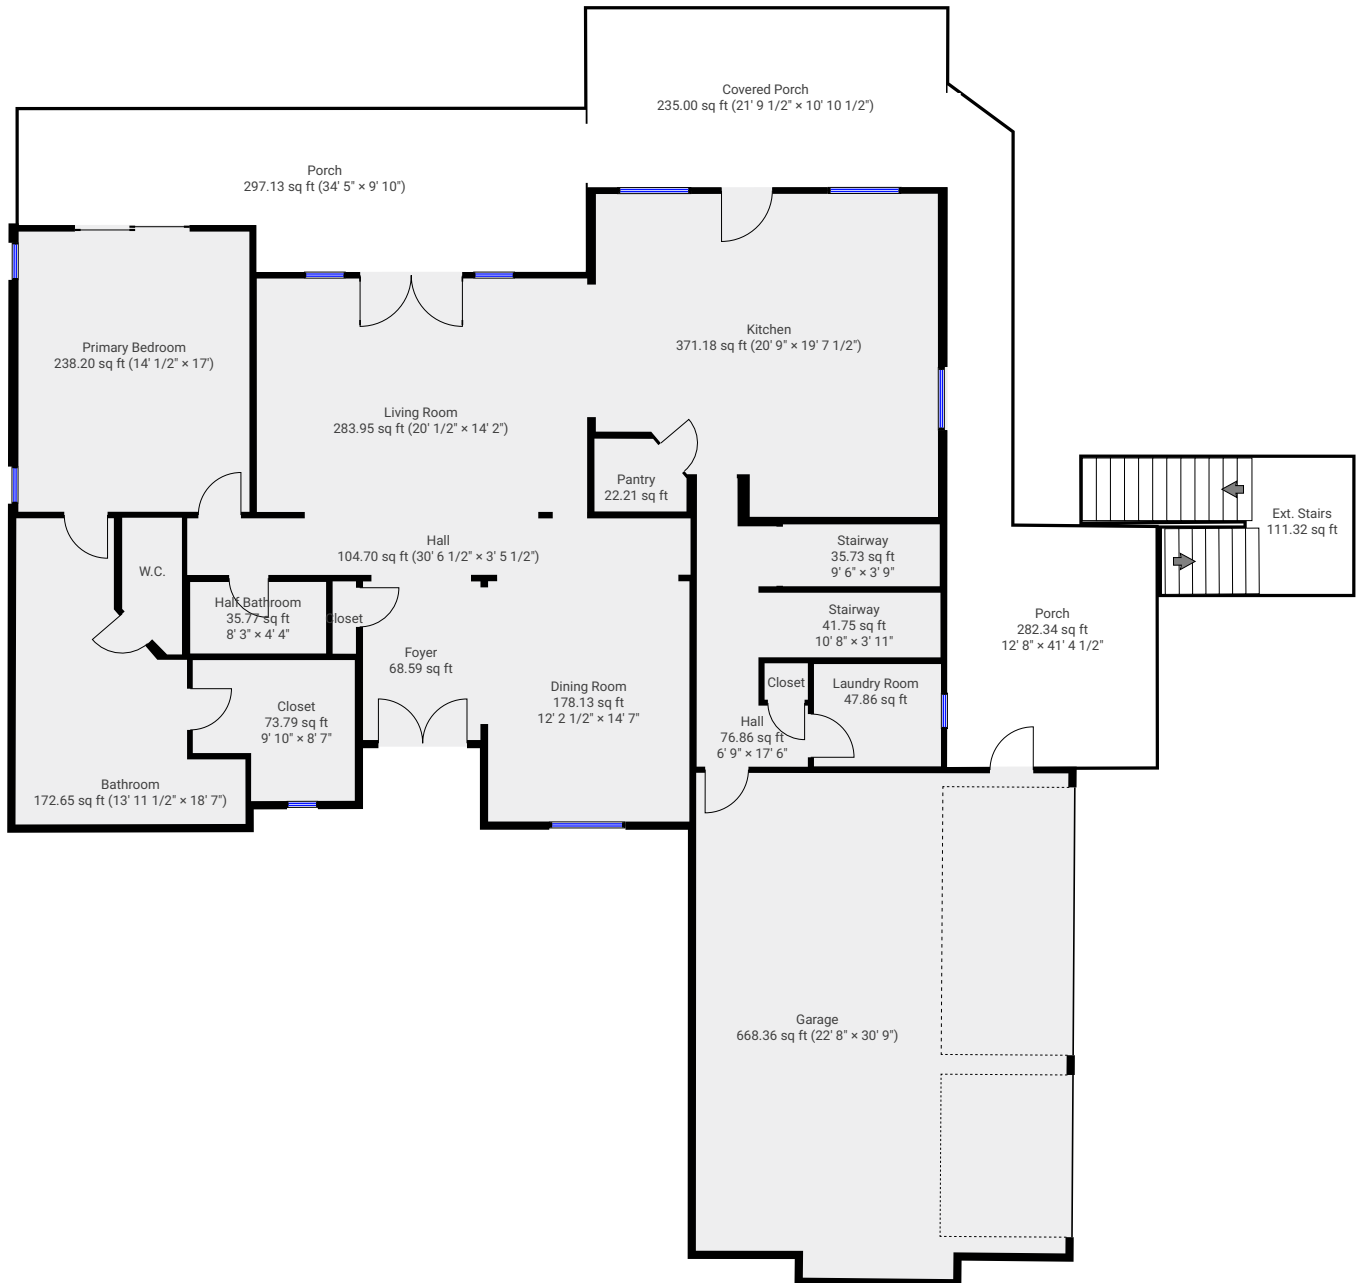

▼ 1st Floor

TOTAL AREA: 3624.13 sq ft • LIVING AREA: 1997.99 sq ft •

▼ 2nd Floor

TOTAL AREA: 1386.75 sq ft • LIVING AREA: 1346.63 sq ft •

▼ Basement • Level 1

TOTAL AREA: 2923.88 sq ft • LIVING AREA: 1661.15 sq ft •