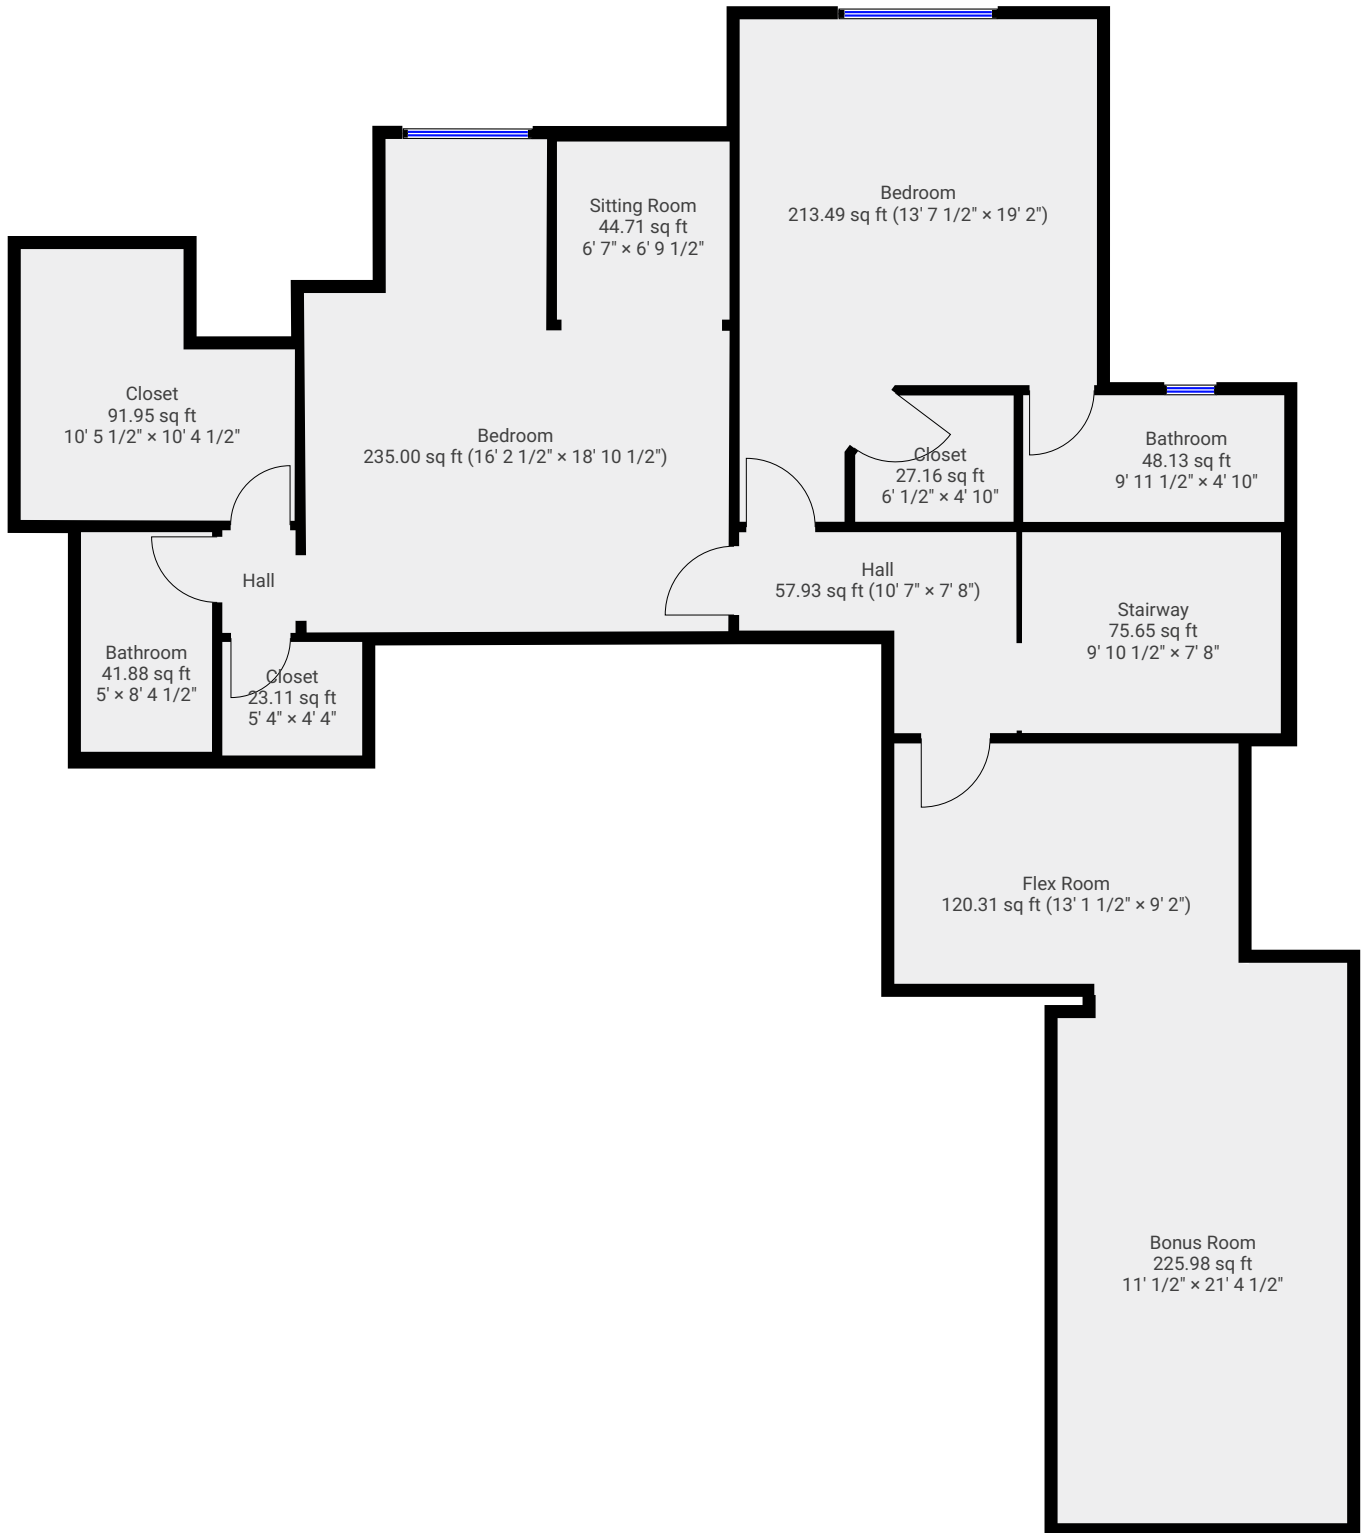

▼ 1st Floor

TOTAL AREA: 3624.13 sq ft • LIVING AREA: 1997.99 sq ft •

▼ 2nd Floor

TOTAL AREA: 1386.75 sq ft • LIVING AREA: 1346.63 sq ft •

▼ Basement • Level 1

TOTAL AREA: 2923.88 sq ft • LIVING AREA: 1661.15 sq ft •